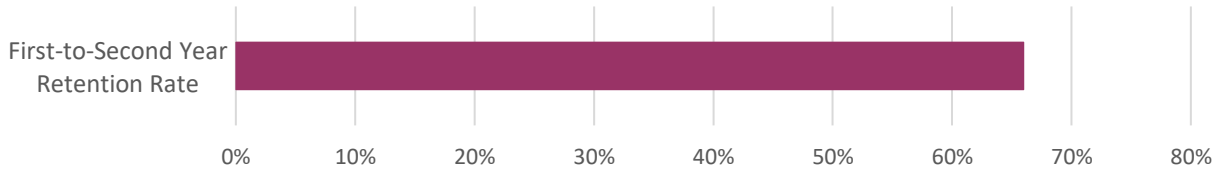

Retention Rate for Students Who Began as Full-Time, First-Time Students in Fall 2019

150% Time Graduation Rates of Students Seeking a Technical Certificate Who Began as Full-Time, First-Time Students in Fall 2017